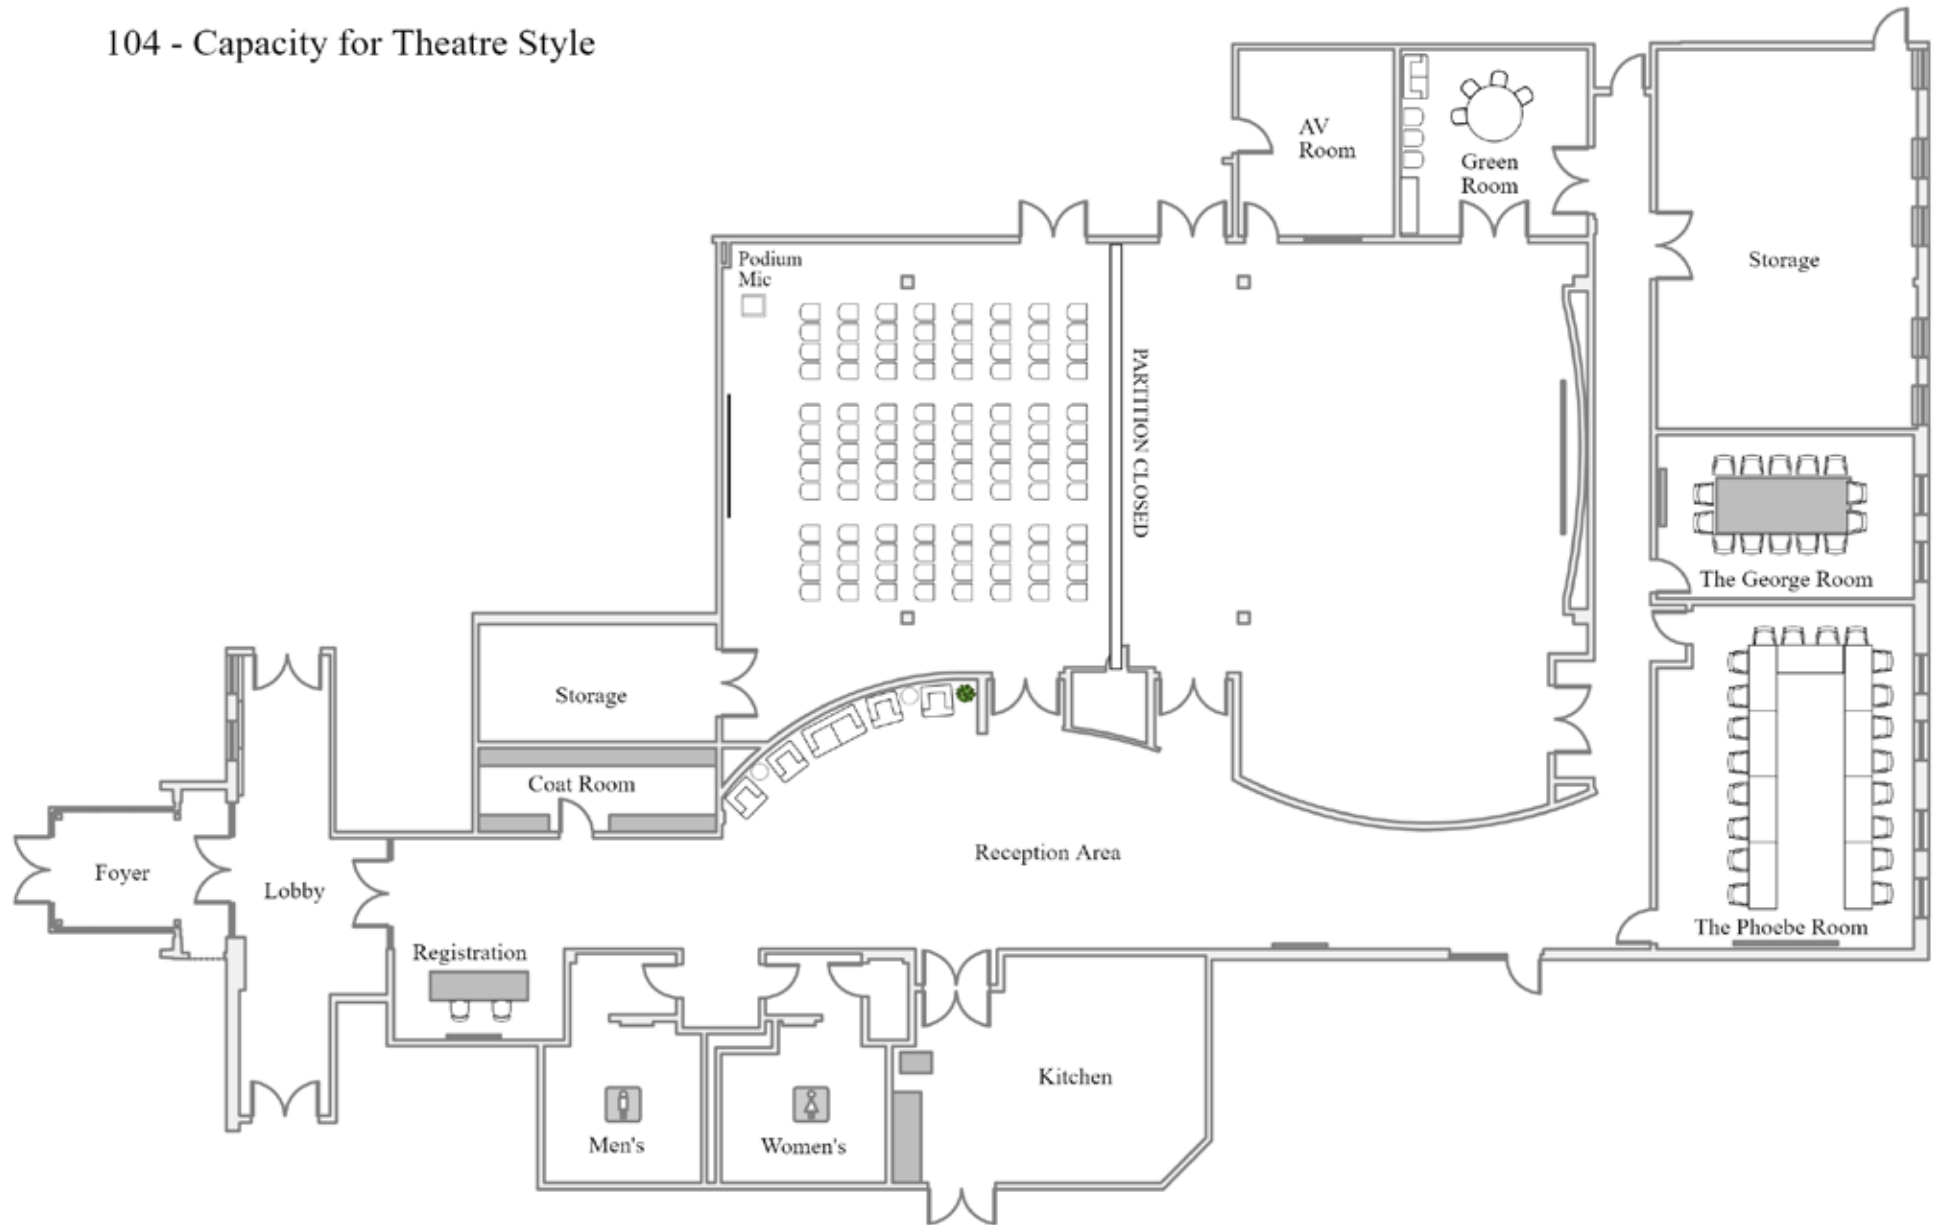

Town Hall B

72 - Capacity for Rounds of 8

*Floor plan is based on 60" Rounds

Town Hall B

54 - Capacity for Crescent

*Floor plan is based on 60" Rounds.

Town Hall B

104 - Capacity for Theatre Style

Town Hall B

58 - Capacity for Classroom Style