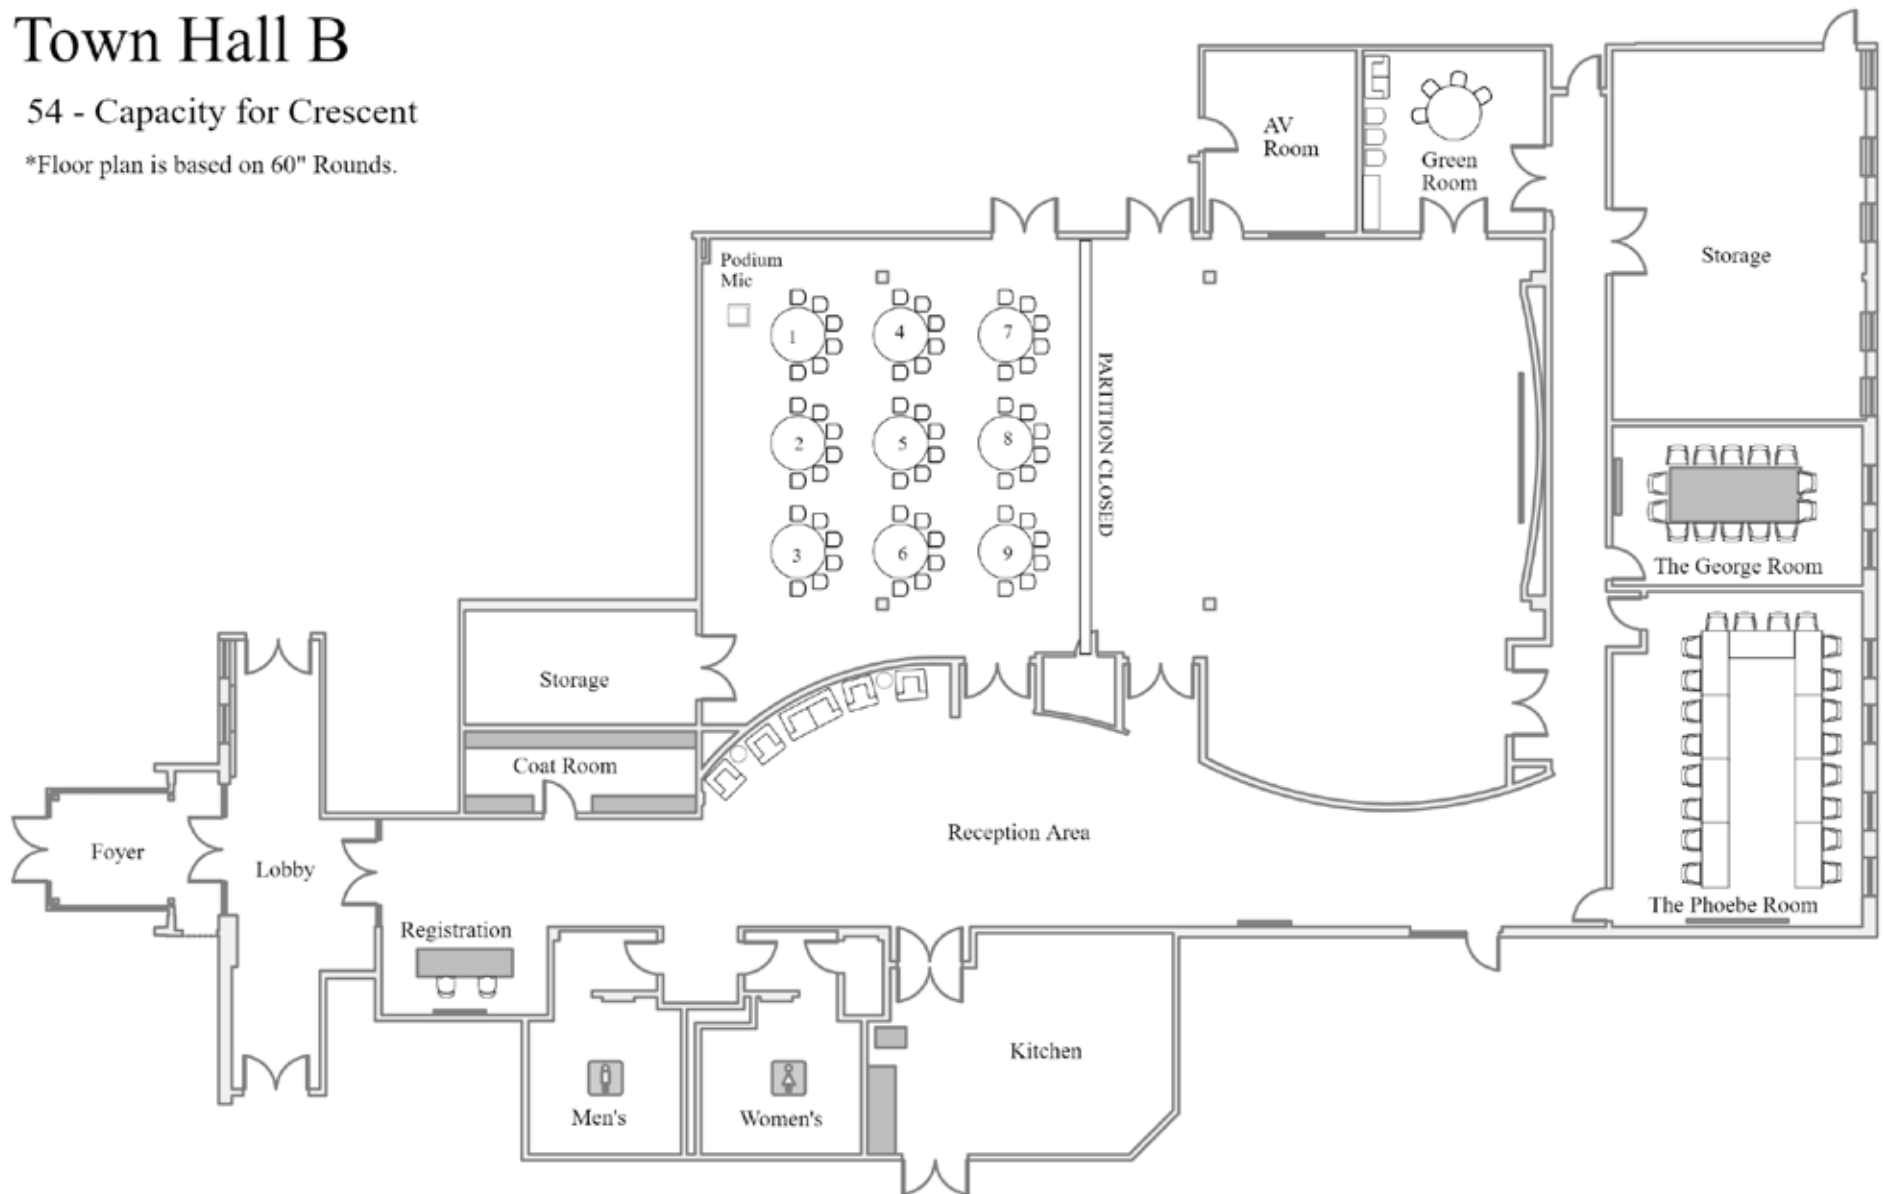

Town Hall B

72 - Capacity for Rounds of 8

*Floor plan is based on 60" Rounds

Town Hall B

54 - Capacity for Crescent

*Floor plan is based on 60" Rounds.

Town Hall B

104 - Capacity for Theatre Style

Town Hall B

58 - Capacity for Classroom Style