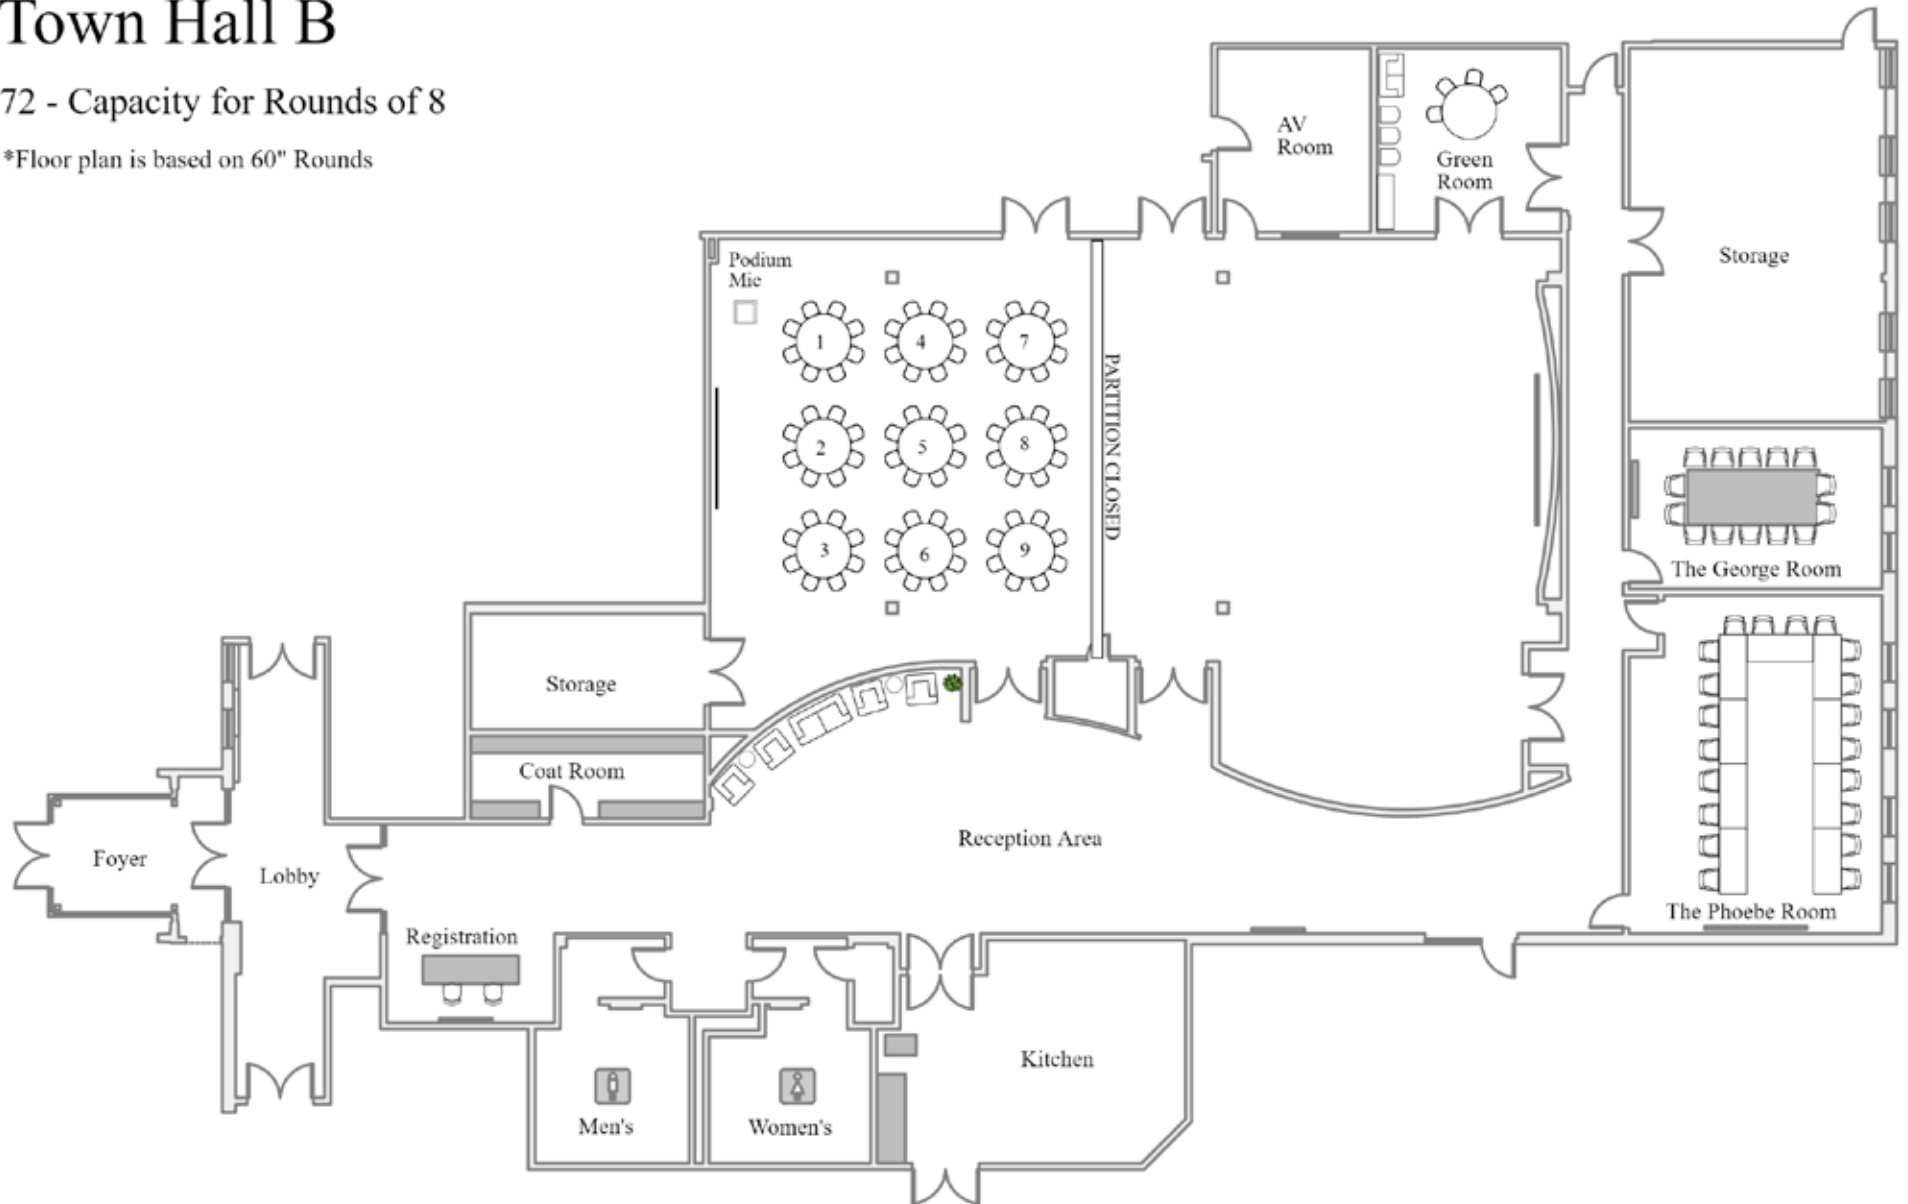

Town Hall B

72 - Capacity for Rounds of 8

*Floor plan is based on 60" Rounds

Town Hall B

54 - Capacity for Crescent

*Floor plan is based on 60" Rounds.

Town Hall B

104 - Capacity for Theatre Style

Town Hall B

58 - Capacity for Classroom Style